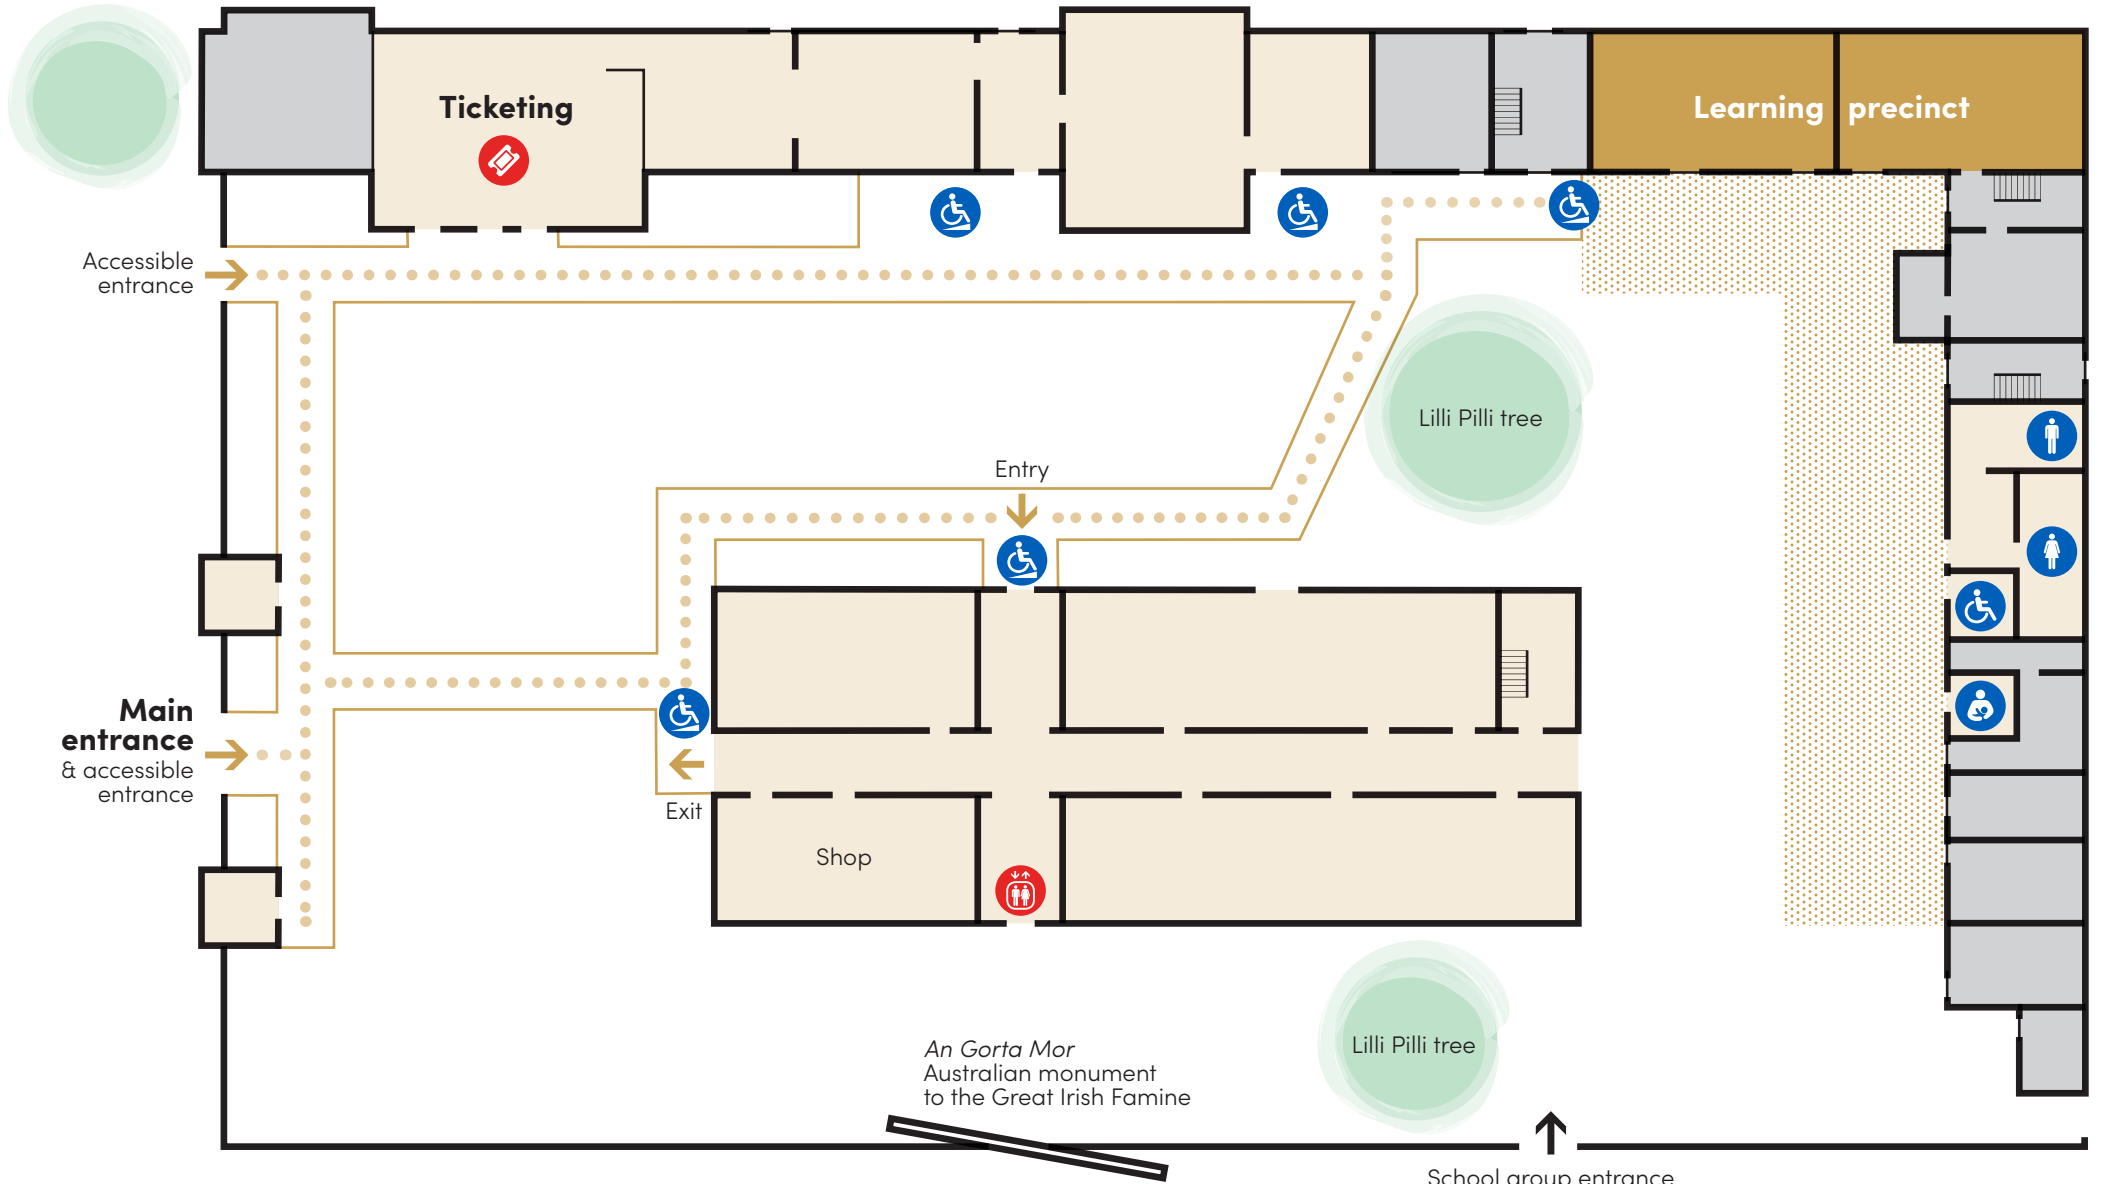

SYDNEY
LIVING
MUSEUMS

Hyde
Park
Barracks

Hyde Park Barracks

LEGEND

- Accessible path
- Accessible ramp
- Toilets
- Ticketing
- Lift
- Deck
- No public access

Issue date: January 2020